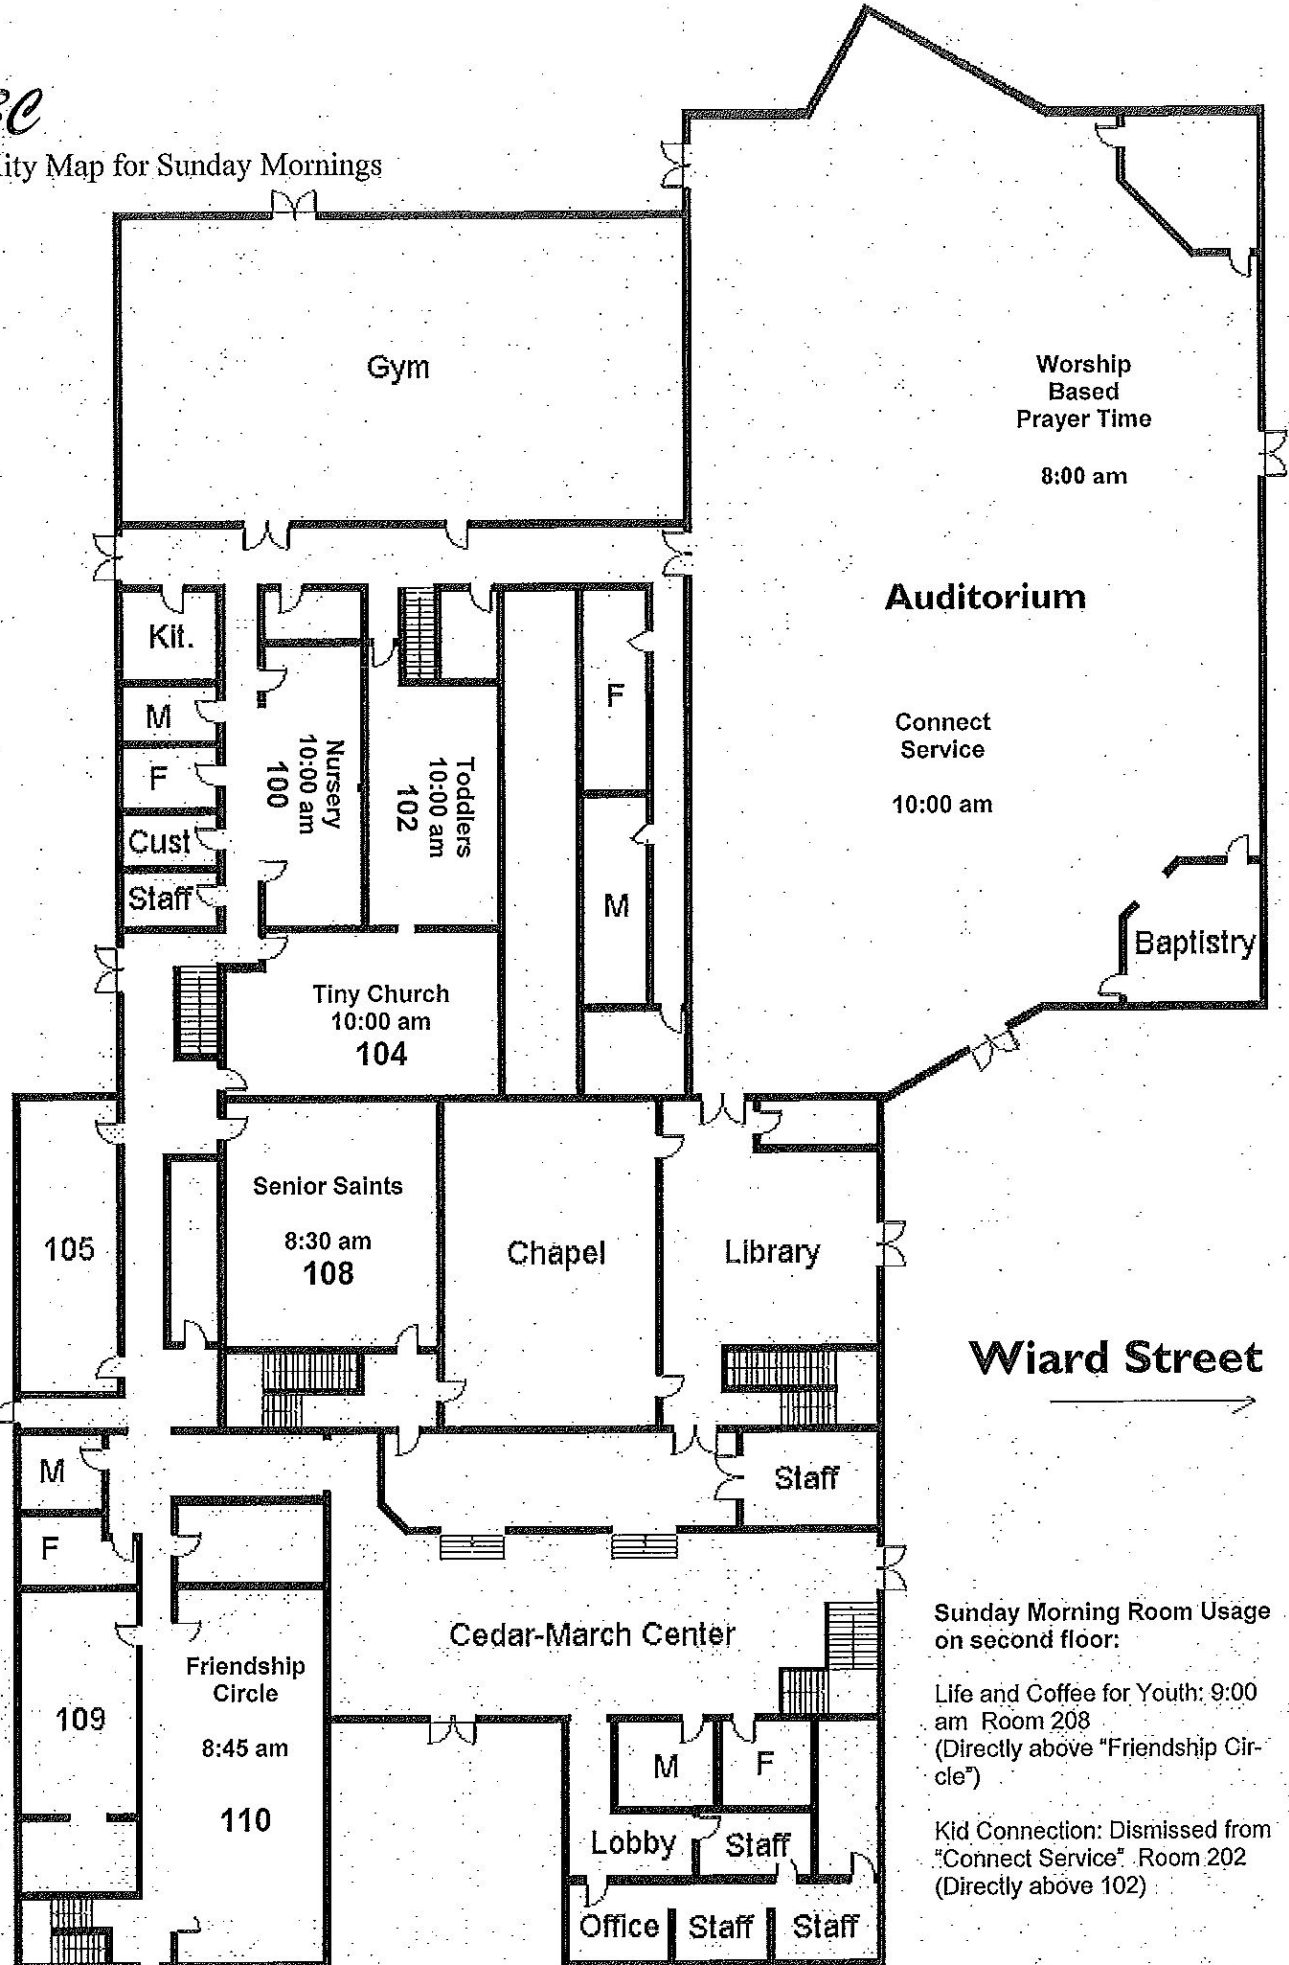

BBC

Facility Map for Sunday Mornings

Parking/Play area

Worship Based Prayer Time
8:00 am

Auditorium

Connect Service
10:00 am

Baptistry

Wiard Street

Sunday Morning Room Usage on second floor:

Life and Coffee for Youth; 9:00 am Room 208 (Directly above "Friendship Circle")

Kid Connection: Dismissed from "Connect Service" Room 202 (Directly above 102)

Parking Lot/South Sixth Street